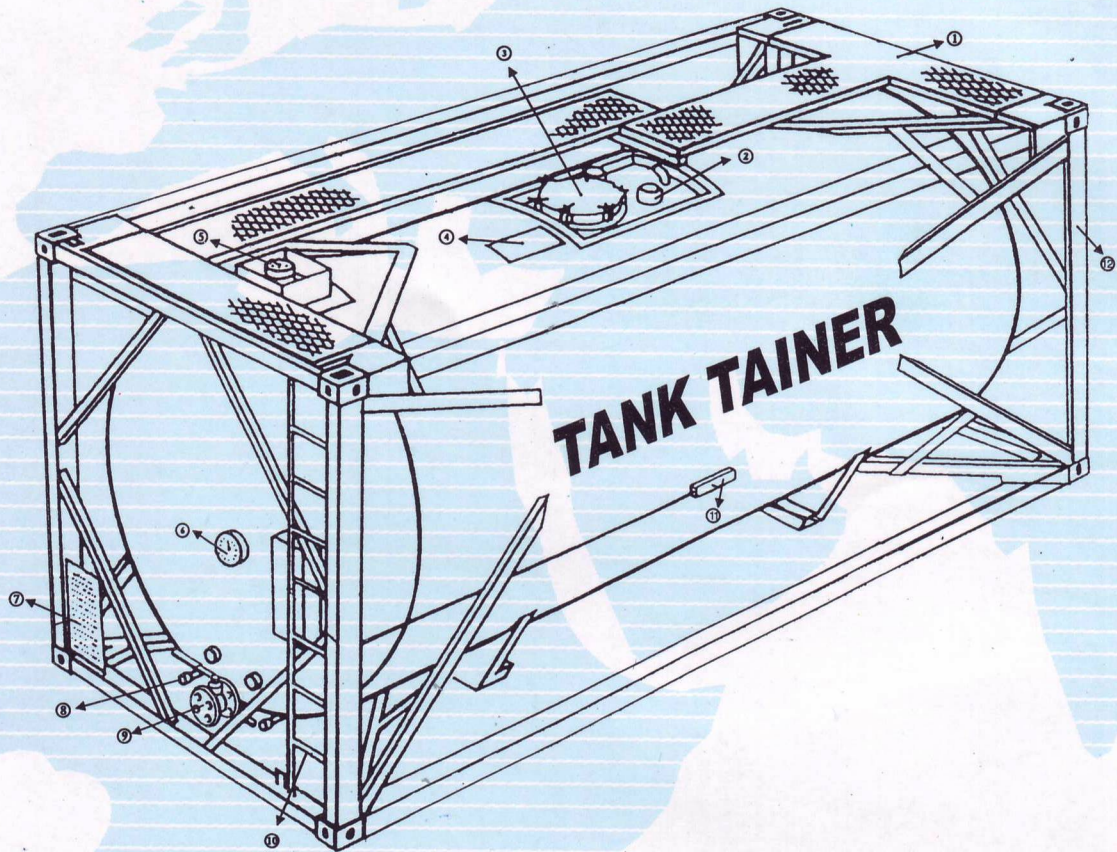

# IMO Type 1 Tank Container

## fittings and accessories

- 1) Walkway
- 2) Air-line Connection
- 3) Manhole
- 4) Calibration Chart
- 5) Top Outlet
- 6) Thermometer
- 7) Data Plate
- 8) Steam Heating Tube
- 9) Bottom Outlet
- 10) Ladder
- 11) Foot Valve Remote Control
- 12) Tank Front End